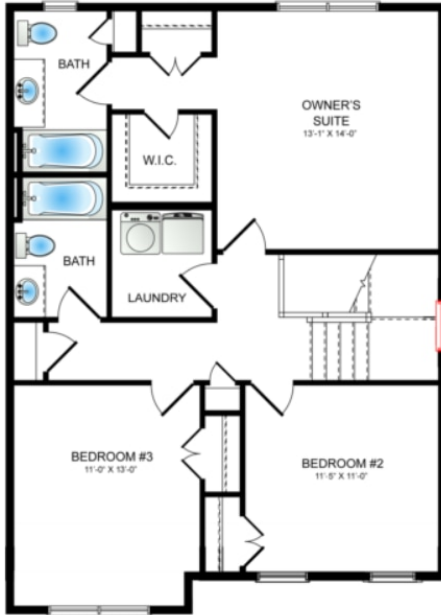

GEMCRAFT HOMES

OVER *25* YEARS OF BUILDING DREAMS

Community: Lexington Estates **Hours:** Saturday and Sunday 11am - 5pm

Second Floor

The availability, price, and / or features of this home are subject to change without prior notice. Details and dimensions shown on the floor plan are approximate and subject to change. Illustrations are an artist's conception and may vary in detail from floor plans and specifications. Accurate as of 8/24/2019.