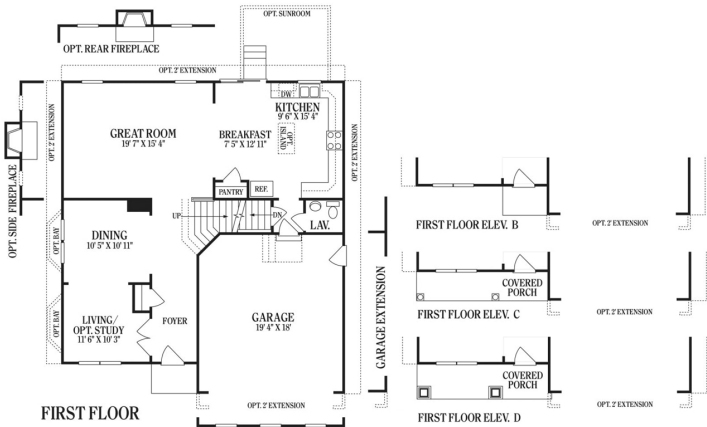

This Roosevelt is a 4 bedrooms, bedrooms, 2 1/2 baths, 2 car garage home with formal dining and living areas. Our 9'ft ceiling design includes 42" kitchen cabinets with complementary granite counter top and a center island. A sunroom off the kitchen offers extra living space. Luxury Venetian Bath in owner's suite. Stone water table front elevation and mantled family room fireplace also included

2:00pm - 4:00pm

August 29th -

2:00pm - 4:00pm

First Floor

The availability, price, and / or features of this home are subject to change without prior notice. Details and dimensions shown on the floor plan are approximate and subject to change. Illustrations are an artist's conception and may vary in detail from floor plans and specifications. Accurate as of 8/14/2020.

Second Floor

The availability, price, and / or features of this home are subject to change without prior notice. Details and dimensions shown on the floor plan are approximate and subject to change. Illustrations are an artist's conception and may vary in detail from floor plans and specifications. Accurate as of 8/14/2020.