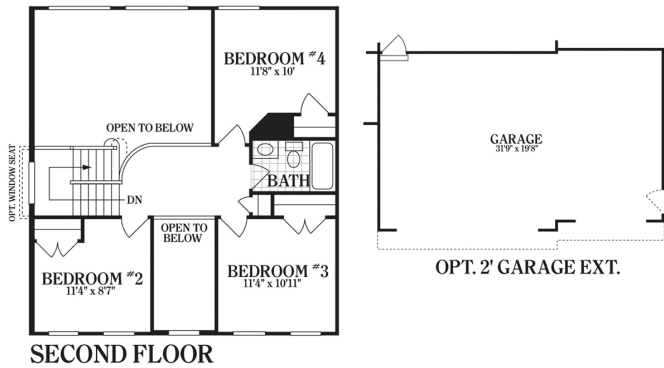

Community: Longboat Estates **Model:** Sacramento **Hours:** Mon - Sun 11am-5pm

Second Floor

The availability, price, and / or features of this home are subject to change without prior notice. Details and dimensions shown on the floor plan are approximate and subject to change. Illustrations are an artist's conception and may vary in detail from floor plans and specifications. Accurate as of 7/19/2019.