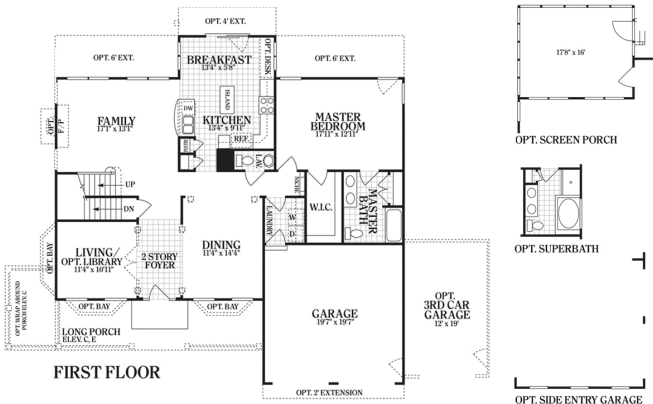

**Bathrooms:** 2.5

**Garage:** 2 Car

**Stories:** 2

Beautiful New Home In A Wooded Setting!

This 4 bedroom "Sacramento" home offers both informal and formal living areas as well as a huge 1st floor Owner's Suite! Enjoy the scenic views of trees and nature right in your own backyard. Plenty of room for family and friends with 3 additional bedrooms and hall bath on the second floor. A 2 story foyer and family room overlook completes the package. This move-in ready home is one you won't want to miss!

QUICK MOVE-IN

First Floor

The availability, price, and / or features of this home are subject to change without prior notice. Details and dimensions shown on the floor plan are approximate and subject to change. Illustrations are an artist's conception and may vary in detail from floor plans and specifications. Accurate as of 7/19/2019.