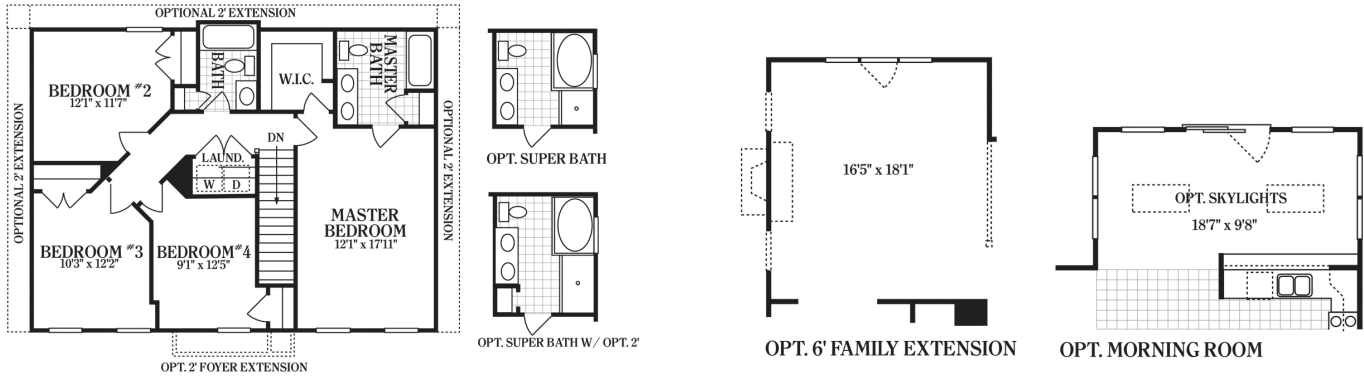

Community: Longboat Estates **Model:** Bristol II **Hours:** Mon - Sun 11am-5pm

SECOND FLOOR

Second Floor

Family and Morning Room Extensions