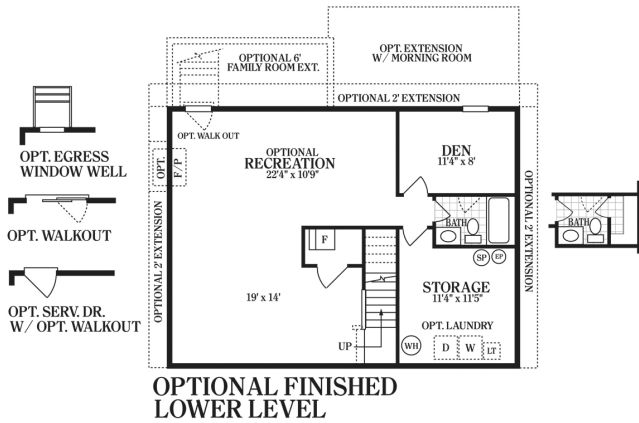

Square Feet: 1,947 +/-

Bedrooms: 4

Bathrooms: 2.5

Garage: 2 Car

Stories: 2

Stately colonial with 2 car garage on partially wooded homesite in water oriented Longboat Estates. Community offers public boat launch and fishing piers. This beautiful home boasts 4 bedrooms, 2 1/2 baths, with formal and informal living. Relax in the large great room, cook in your spacious kitchen with all appliances, washer and dryer, and enjoy morning coffee in your breakfast nook area. For your personal showing, call Della Keyes at 443-225-6833.

First Floor

The availability, price, and / or features of this home are subject to change without prior notice. Details and dimensions shown on the floor plan are approximate and subject to change. Illustrations are an artist's conception and may vary in detail from floor plans and specifications. Accurate as of 8/24/2019.

Community: Longboat Estates **Model:** Bristol II **Hours:** Mon - Sun 11am-5pm

SECOND FLOOR

Second Floor

Family and Morning Room Extensions

OPTIONAL FINISHED LOWER LEVEL

Finished Lower Level

The availability, price, and / or features of this home are subject to change without prior notice. Details and dimensions shown on the floor plan are approximate and subject to change. Illustrations are an artist's conception and may vary in detail from floor plans and specifications. Accurate as of 8/24/2019.