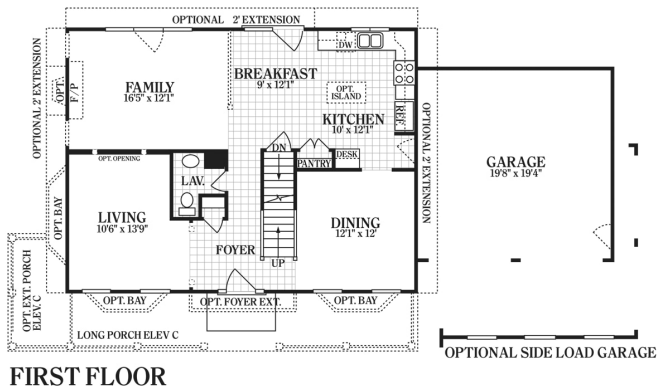

Square Feet: 1,947 +/-

Bedrooms: 4

Bathrooms: 2.5

Garage: 2 Car

Stories: 2

Stately colonial with 2 car garage on partially wooded homesite in water oriented Longboat Estates. Community offers public boat launch and fishing piers. This beautiful home boasts 4 bedrooms, 2 1/2 baths, with formal and informal living. Relax in the large great room, cook in your spacious kitchen with all appliances, washer and dryer, and enjoy morning coffee in your breakfast nook area. For your personal showing, call Della Keyes at 443-225-6833.

First Floor

The availability, price, and / or features of this home are subject to change without prior notice. Details and dimensions shown on the floor plan are approximate and subject to change. Illustrations are an artist's conception and may vary in detail from floor plans and specifications. Accurate as of 8/24/2019.